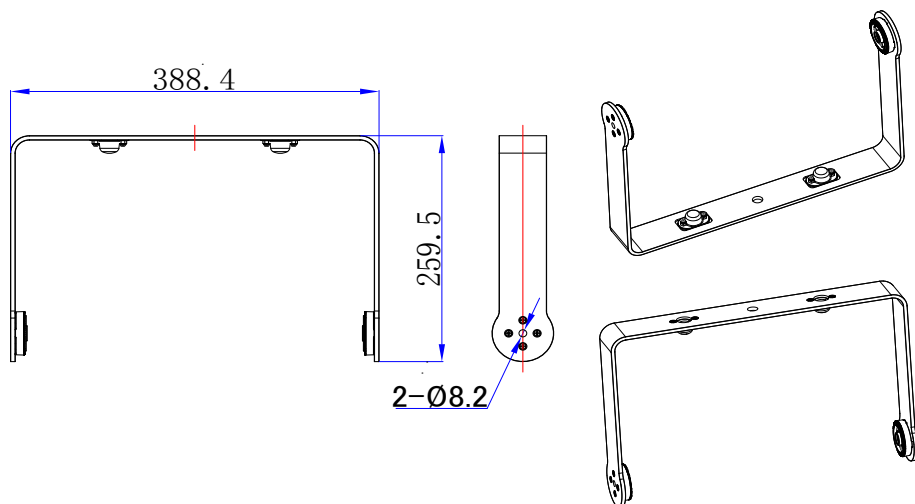

SHOWPRO

BLINDER II IP

LEDPAR370

LED audience blinder reproduces the look and feel of the classic incandescent effect with IP rated housing.

Can be installed individually or paired using its innovative (optional) master brackets (sold separately) 2 versions available

BLINDER II IP

LEDPAR370

Bracket options

Blinder II IP Type A

Blinder II IP Type B